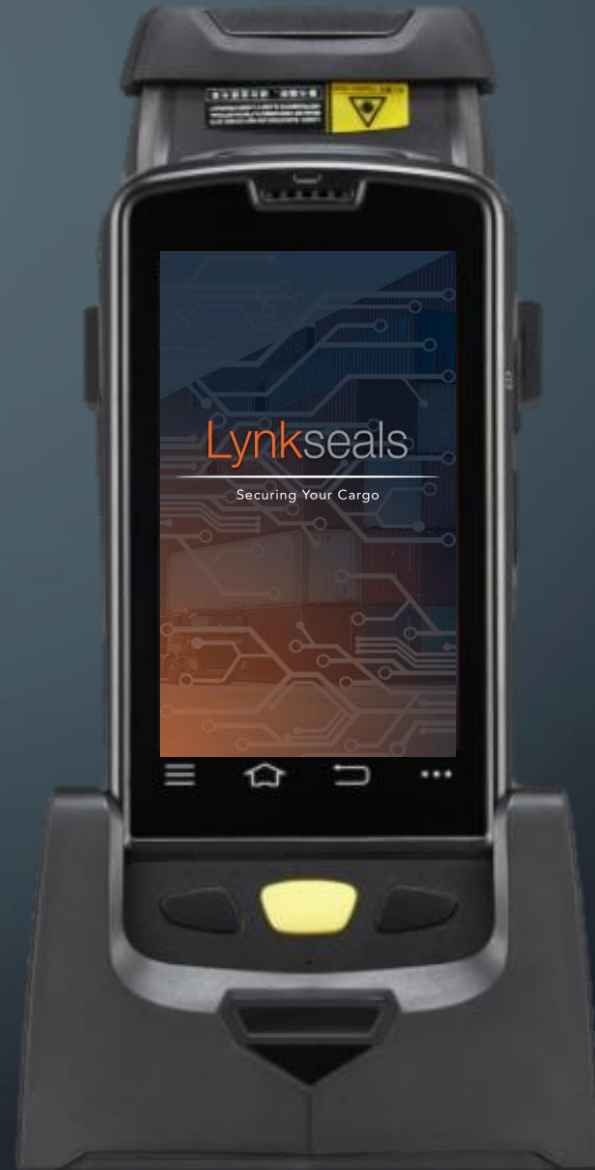

THE READER APPLICATION