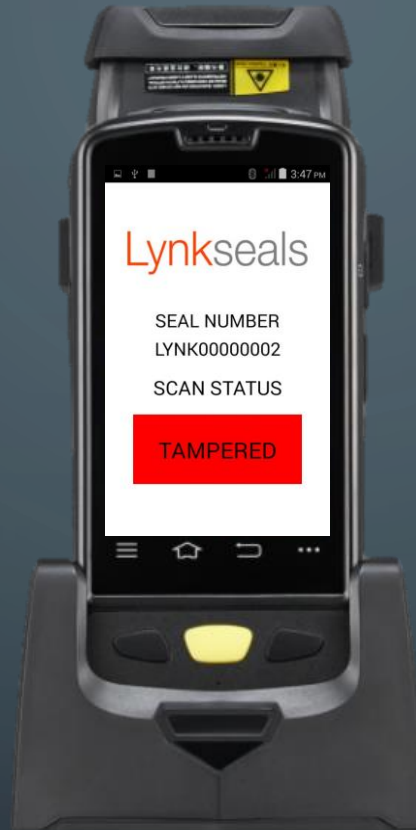

SEAL VERIFICATION

Our readers communicate with the servers at the time of scanning to determine whether the seal being scanned is valid; i.e. they have been bought by an exporter and all required information has been correctly uploaded. It also checks for physical tampering such as a seal being cut and welded together.